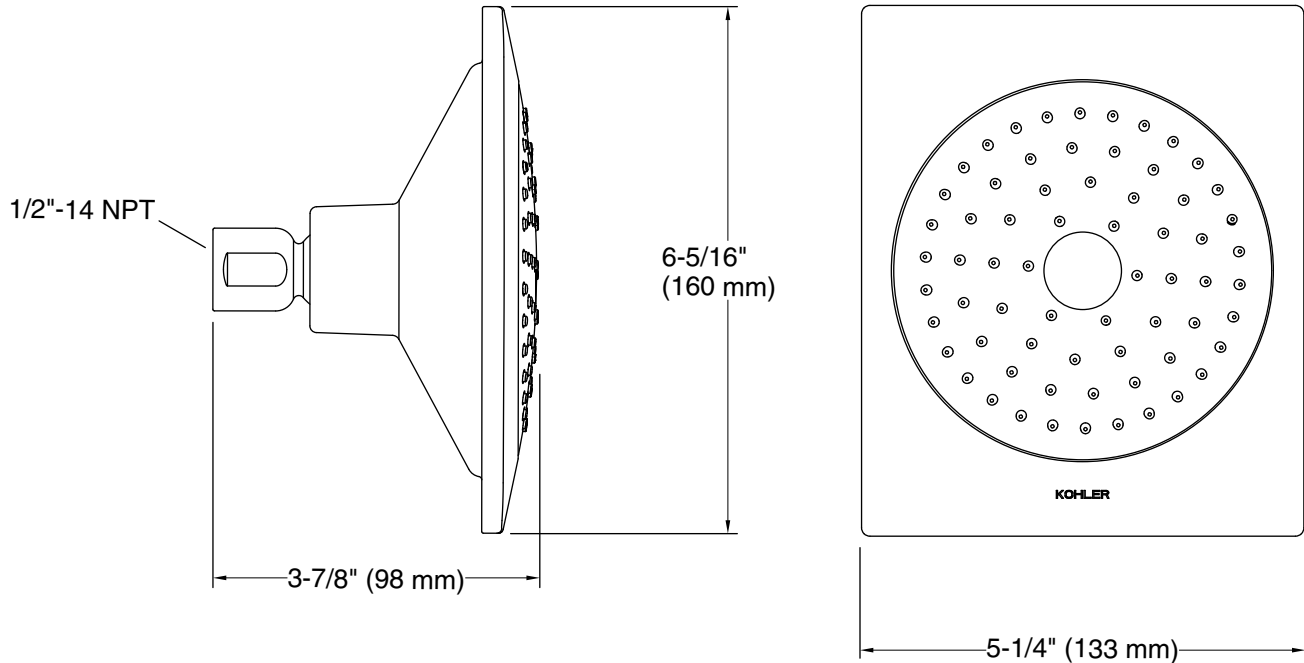

Installation

- 1/2 -14 NPT connection.

Recommended Products/Accessories

- K-14679 Shower Arm and Flange
- K-23723 Faucet cleaner

Codes/Standards

ASME A112.18.1/CSA B125.1
DOE - Energy Policy Act 1992

KOHLER® Faucet Lifetime Limited Warranty

Technical Information

All product dimensions are nominal.

Showerhead/Body Spray:

Rated maximum flow: 2.5 gal/min (9.5 l/min)

Notes

Install this product according to the installation guide.